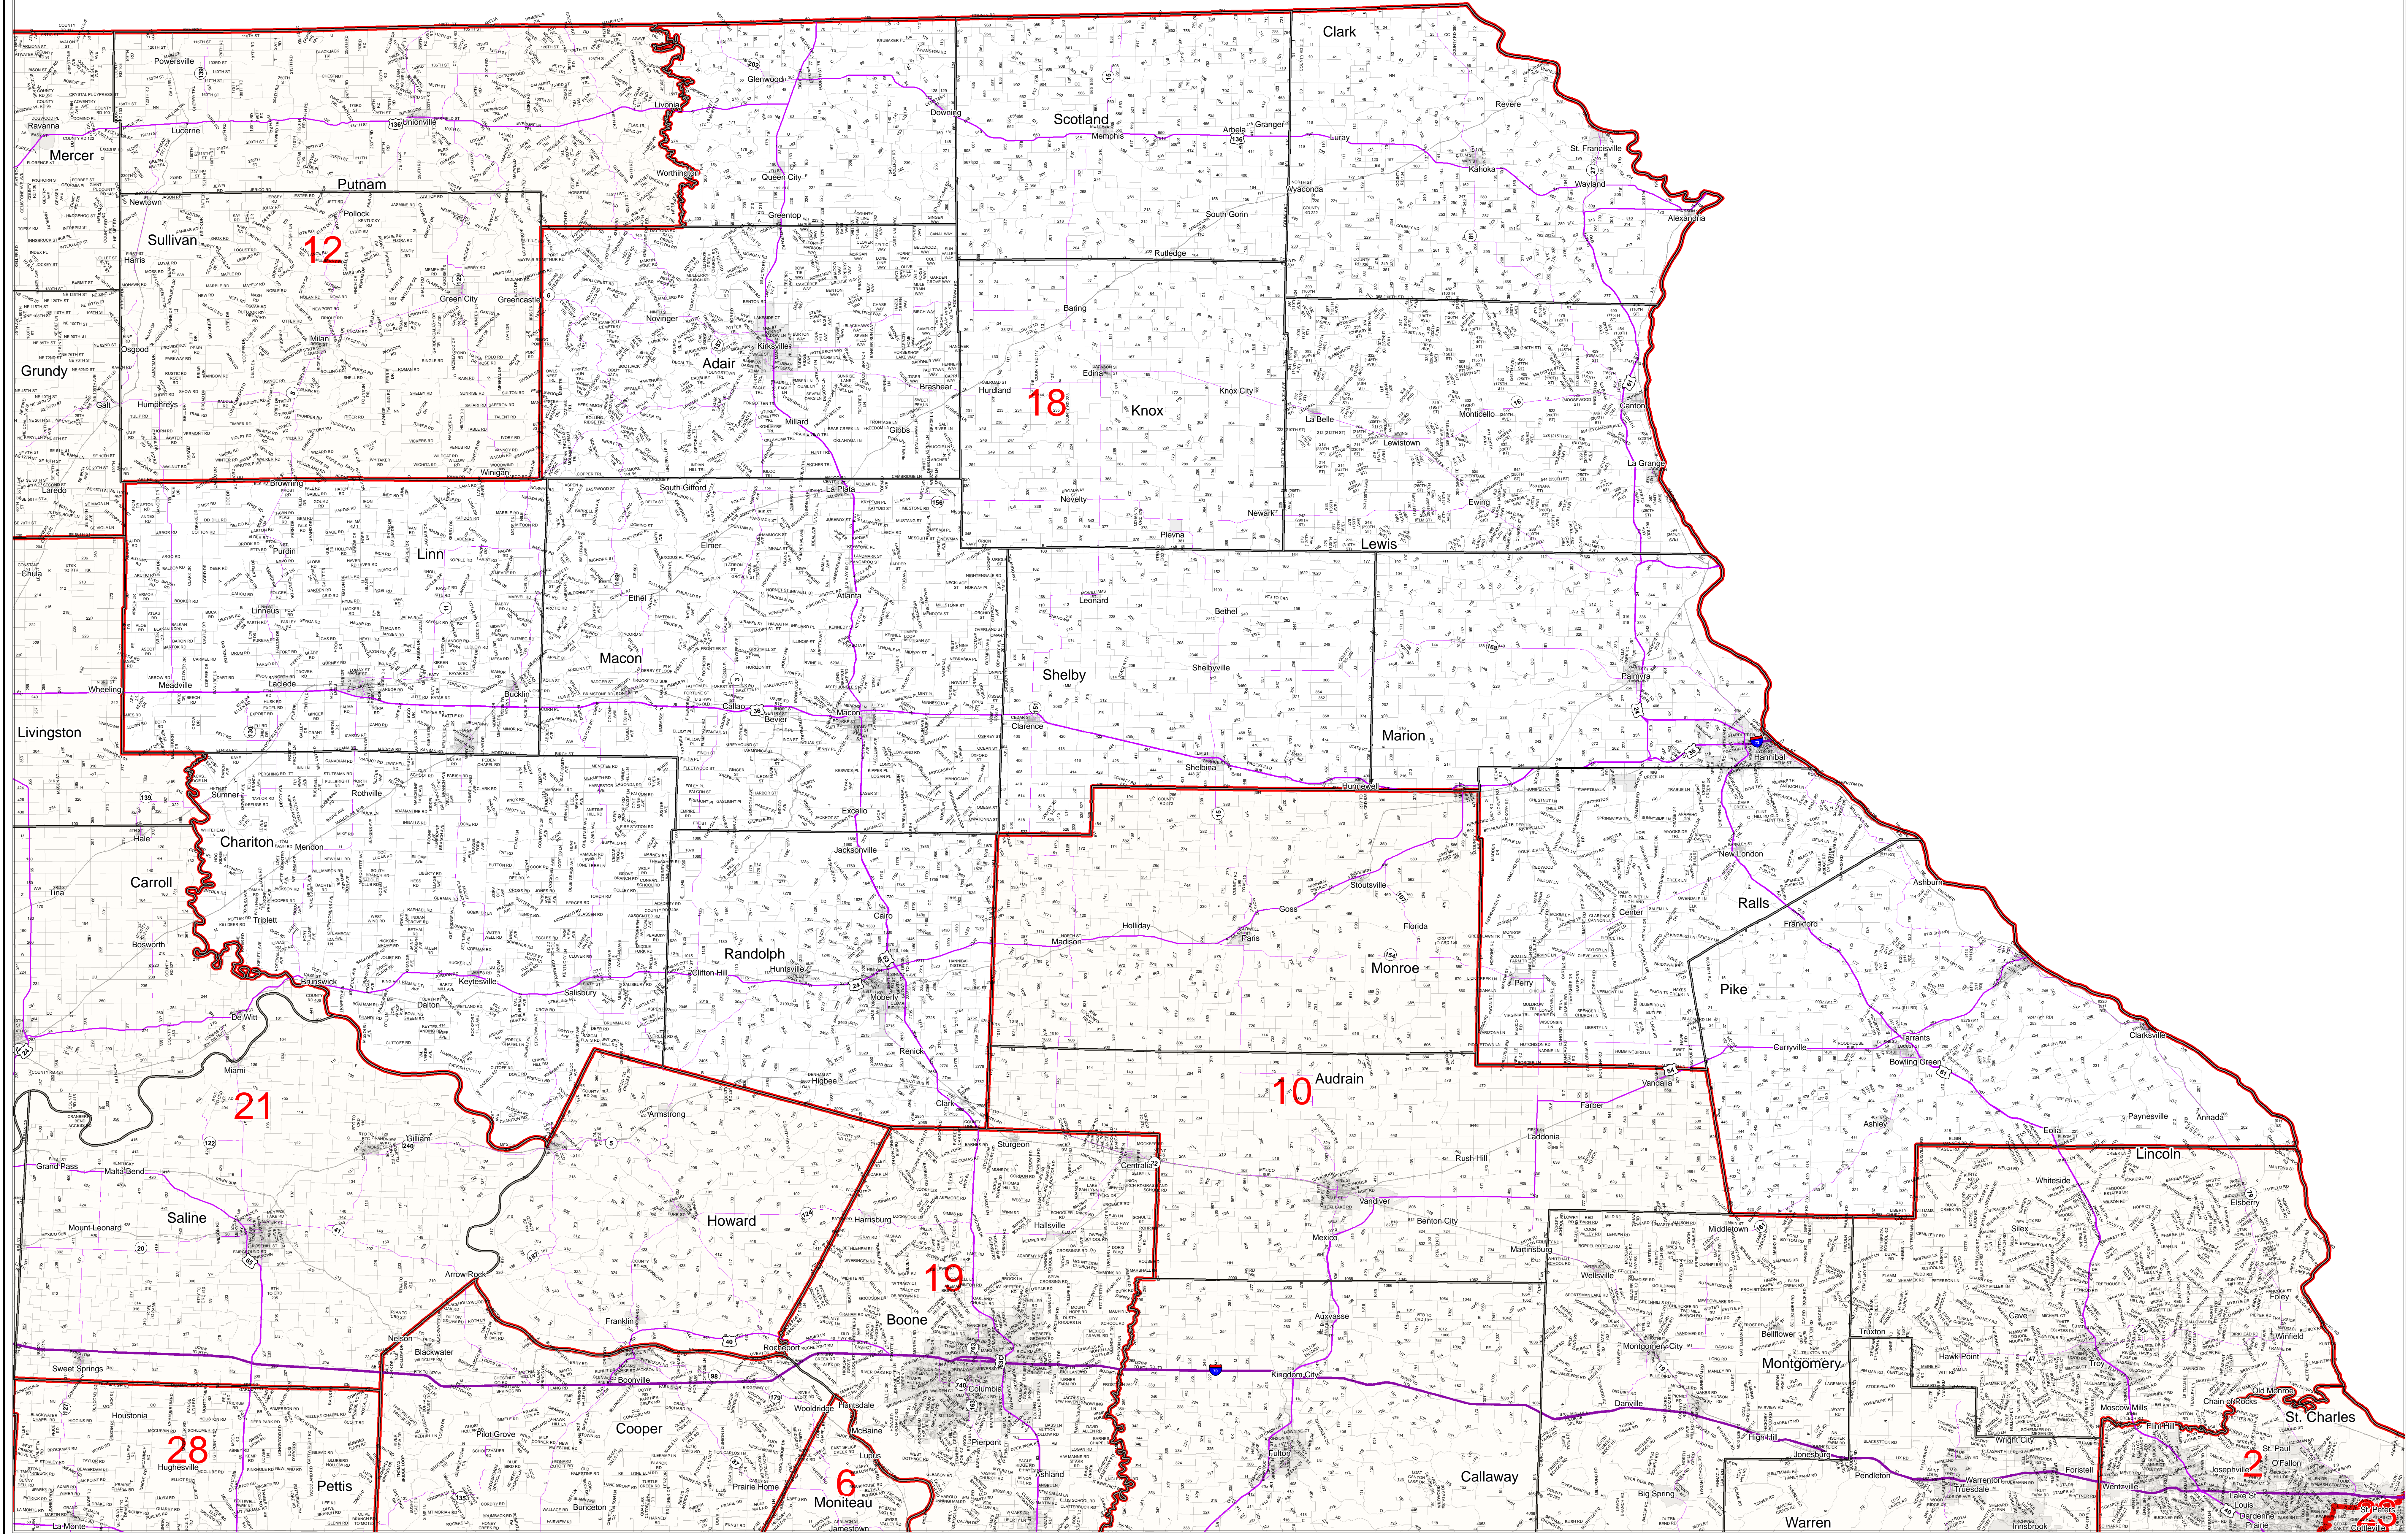

Missouri State Senate District Number 18

2012 Senate Apportionment Commission – Final Plan

District 18

Map Sheet Extent

- Districts
- Counties
- Interstates
- U.S. Highways
- MO Highways
- Streets
- Incorporated Places*
- Area Outside of Featured District

Note: *Includes census designated places (CDPs).