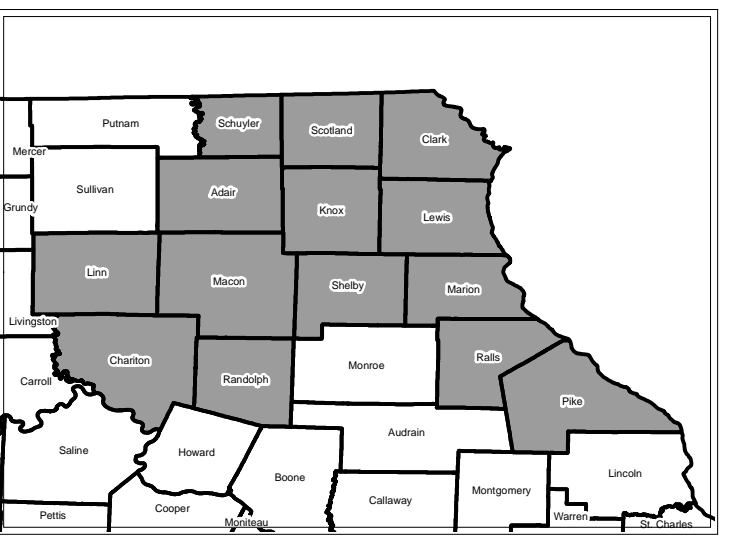

Missouri State Senate District Number 18

2012 Senate Apportionment Commission – Final Plan

District 18

Map Sheet Extent

- Districts
- Counties
- Interstates
- U.S. Highways
- MO Highways
- Streets
- Incorporated Places*
- Area Outside of Featured District

Note: *Includes census designated places (CDPs).